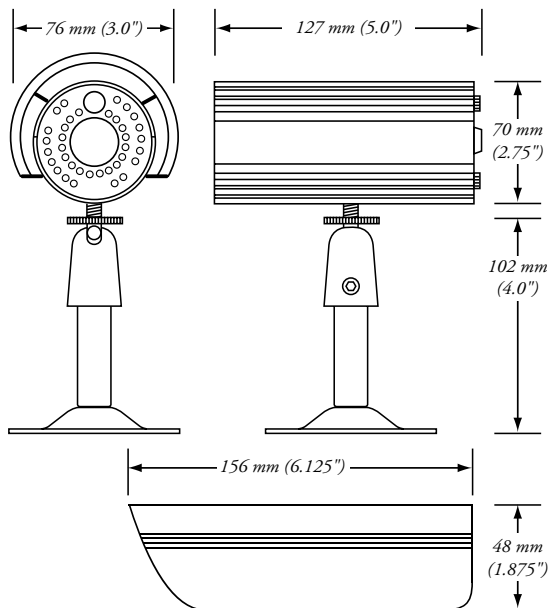

SPECIFICATIONS > BULLET-DN/IR36

Day/Night IR

Image Device	1/3 inch Super HAD Color CCD
Horizontal Resolution	500 TV lines
Picture Elements	768 horizontal × 494 vertical
Minimum Illumination	0 lux up to 60 feet; 18 meters
Video Output	1 Vp-p, 75 ohm composite
Lens	4 to 9 mm vari-focal auto DC iris
Sync System	Line lock
S/N Ratio	More than 50 dB
Backlight Compensation	Auto
Iris Control	Auto iris DC drive
Shutter Speed	1/60 to 1/100,000 second
Video Connector	BNC female
Power Connector	Two-wire
Operating Temperature	14 to 122 °F, -10 to 50 °C
Power Requirement	24 VAC
Power Consumption	9.6 watts
Enclosure Colors	black or white
Weight	2.43 lbs; 1.1 kg
Camera Dimensions (D × L)	2.75 × 5 inches; 70 × 127 mm
Shroud Dimensions (W × H × L)	3.0 × 1.875 × 6.125 inches; 76 × 48 × 156 mm

BULLET-DN/IR36

> www.nationalcctv.com

Please visit our website for more information on the entire line of National Electronics™ products.

E.&O.E. All specifications are subject to change without notice. Information furnished is believed to be accurate and reliable. However, no responsibility or liability is assumed by its use, nor for any infringement of patents or other rights of third parties which may result from its use.