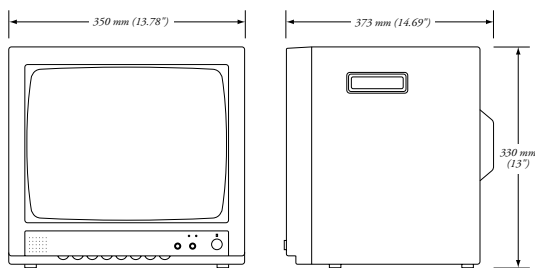

14-Inch Color Monitor	21-Inch Color Monitor
Picture Tube (Useful screen size)	14 inches, Phosphor: P22 CRT	21 inches, Phosphor: P22 CRT
Resolution	400 TV lines (average)	450 TV lines (average)
Scan System	NTSC/PAL Automatic selectable	NTSC/PAL Automatic selectable
Scanning Frequency Horizontal: Vertical:	NTSC: 15.75 kHz, PAL: 15.625 kHz NTSC: 60 Hz, PAL: 50 Hz	NTSC: 15.75 kHz, PAL: 15.625 kHz NTSC: 60 Hz, PAL: 50 Hz
Video In/Output	NTSC/PAL composite video: 1.0 Vp-p S-video: 75 ohm	NTSC/PAL composite video: 1.0 Vp-p S-video: 75 ohm
Audio In/Output	300 mV rms / 2 watts	300 mV rms / 2 watts
Active Display Area	7% Overscan, 3% Underscan, 20% Overscan (zoom)	7% Overscan, 3% Underscan, 20% Overscan (zoom)
Linearity Horizontal: Vertical:	10% maximum 10% maximum	10% maximum 10% maximum
Connectors Video A/B In/Out: Y/C: S-VHS	Four BNC connectors, auto terminating 4-pin DIN	Four BNC connectors, auto terminating 4-pin DIN
Audio In/Out	Two RCA phono connectors	Two RCA phono connectors
Power Requirement	100 to 240 VAC, 50/60Hz, 1.4 A (universal)	100 to 240 VAC, 50/60 Hz, 1.4 A (universal)
Power Consumption	70 watts	80 watts
Operating Temperature	32 to 104 °F; 0 to 40 °C	32 to 104 °F; 0 to 40 °C
Weight	29.8 lbs; 13.5 kg	60.6 lbs; 27.5 kg
Dimensions (W × H × D)	13 3/4 × 13.0 × 14 3/4 inches; 350 × 330 × 373.5 mm	19 3/8 × 17 3/4 × 18 3/4 inches; 490 × 450 × 478 mm

NL-CM314