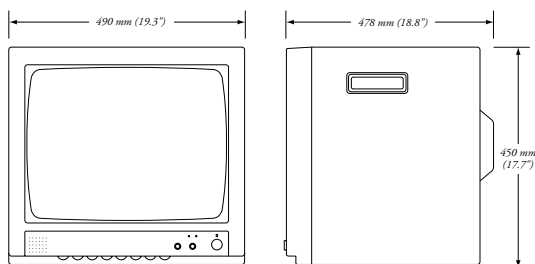

NL-CM321

> www.nationalcctv.com

Please visit our website for more information on the entire line of National Electronics™ products.

E.&O.E. All specifications are subject to change without notice. Information furnished is believed to be accurate and reliable. However, no responsibility or liability is assumed by its use, nor for any infringement of patents or other rights of third parties which may result from its use.