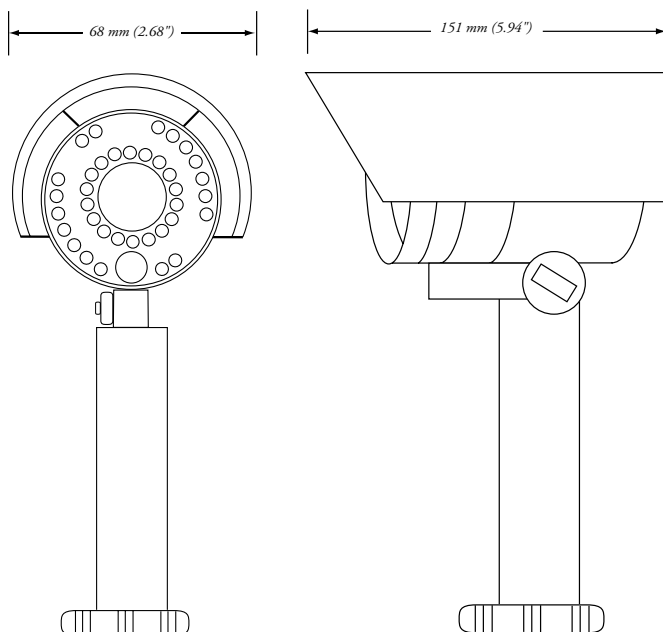

SPECIFICATIONS > NL-ICXIR380/20M

Color Bullet Camera

Image Device	1/3-inch color CCD
Horizontal Resolution	420 TV lines
Picture Elements	512 Horizontal by 492 Vertical
Minimum Illumination	0.5 lux at F2.0 day mode; 0.0 lux in night mode
Video Output	1 Vp-p, 75 ohm composite
Lens	4 mm, fixed
Sync System	Internal
S/N Ratio	More than 48 db (AGC off)
Backlight Compensation	Auto
Iris Control	Auto
Shutter Speed	1/50, 1/60 ~ 1/100,000 second
Video Connector	BNC
Power Connector	Barrell type
Operating Temperature	14 to 122 °F; -10 to 50 °C
Power Requirement	12 VDC
Power Consumption	90 mA (IR off), 270 mA (IR on)
Weight	1.10 lbs; 500 grams
Dimensions (L x W)	5.94 x 2.68 inches; 151 x 68 mm

NL-ICXIR380/15M

> www.nationalcctv.com

Please visit our website for more information on the entire line of National Electronics™ products.

E.&O.E. All specifications are subject to change without notice. Information furnished is believed to be accurate and reliable. However, no responsibility or liability is assumed by its use, nor for any infringement of patents or other rights of third parties which may result from its use.