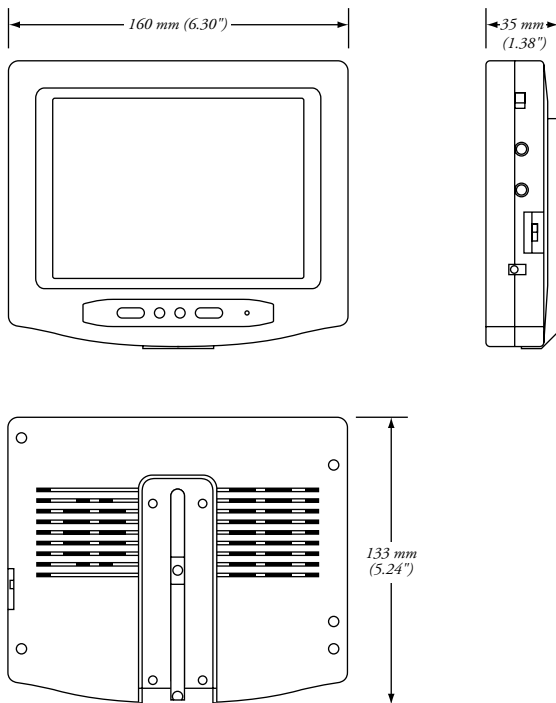

SPECIFICATIONS > NL-LCD56

5.6-Inch Color Video Test Monitor

Display	TFT color LCD
Pixel Number	224 × 640 pixels
Screen Size	5.6 inches diagonal
Dot Pitch	0.12 μm (H) × 0.36 μm (V)
Viewing Angle	Left/right 45°, top 10°, bottom 30°
System	NTSCV/PAL (selected)
Input Signal	1.0 Vp-p Composite at 75 watts
Power Requirement	12 VDC ± 10%
Power Consumption	7.5 watts
Operating Temperature	32 to 140 °F; 0 to 60 °C
Storage Temperature	-4 to 176 °F; -20 to 80 °C
Weight	1 lb; 470 g
Dimensions (W × H × D)	6 3/8 × 5 1/4 × 1 3/8 inches; 160 × 133 × 35 mm

NL-LCD56

> www.nationalcctv.com

Please visit our website for more information on the entire line of National Electronics™ products.

E.&O.E. All specifications are subject to change without notice. Information furnished is believed to be accurate and reliable. However, no responsibility or liability is assumed by its use, nor for any infringement of patents or other rights of third parties which may result from its use.